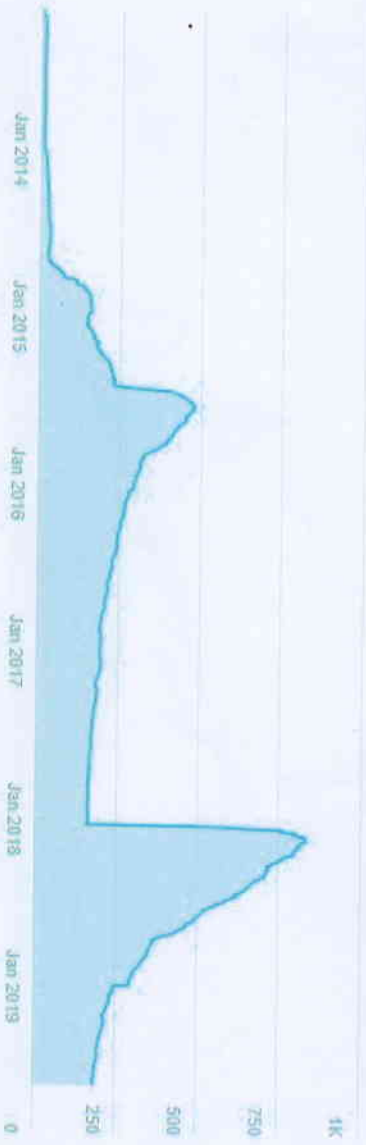

Referring pages

LIVE LINKS 876

Live links

Crawled pages

1,302

Referring domains

Dofollow	184	100%
Governmental	105	57.6%
Educational	1	1%
gov	1	1%
edu	0	0%
com	0	0%
net	103	56.3%
org	21	11%
	9	5%

Referring pages

876

Referring IPs

194

Referring subnets

185

Backlinks

Dofollow	1,724	100%
Nofollow	1,031	60%
Text	693	40%
Redirect	1,724	100%
Image	0	0%
	140	8%