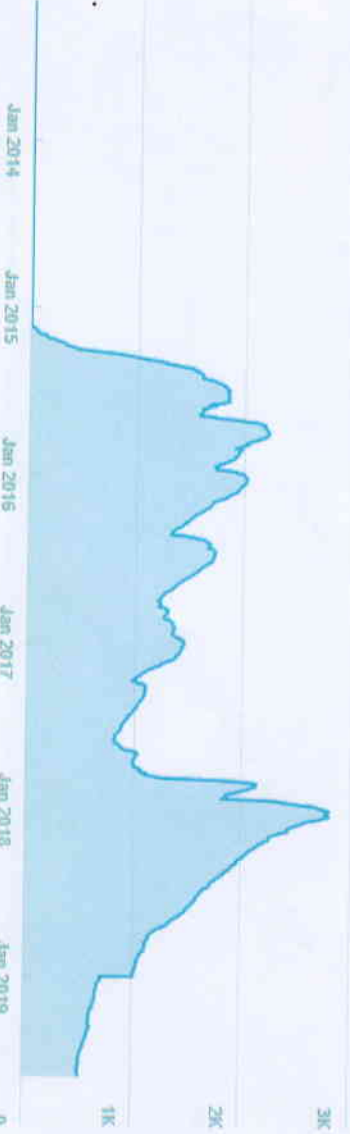

Referring pages

LIVE LINKS 24,820

- Organic search
- Organic keywords
- New
- Movements
- Top pages
- Top subfolders
- Top subdomains
- Competing domains
- Content gap
- Pages
- Best by links
- Best by links' growth
- Top content
- Outgoing links
- Linked domains
- Anchors
- Broken links
- Paid search
- PPC keywords
- Ads
- Top landing pages

Referring pages	24,820	
Referring IPs	496	
Referring subnets	451	
Backlinks	46,015	100%
Dofollow	16,381	35%
Nofollow	29,632	64%
Text	46,013	100%
Redirect	2	1%
Image	31,071	68%

Establishing secure connection...