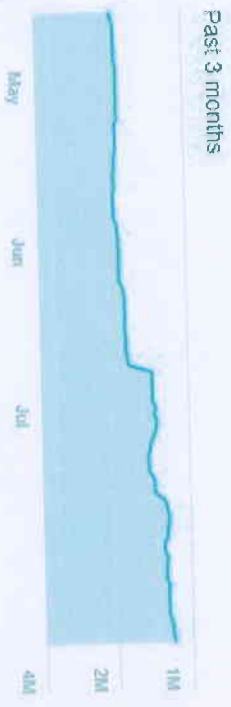

كلية التربية للعلوم الإنسانية | جامعة ديالى

coehuman.uodiyala.edu.iq

Ahrefs Rank
1,175,092

Backlinks
146K

Referring domains
1.68K

Organic keywords
3.4K -22
PPC 0

Organic traffic
3.3K +197

Traffic value
$907
PPC $0

Backlink profile | Organic search | Paid search

Ahrefs Rank

Today	1,175,092	119,643
avg 7 days	1,214,682	135,353
avg 1 month	1,295,872	1386,717
avg 3 months	1,613,888	1303,656