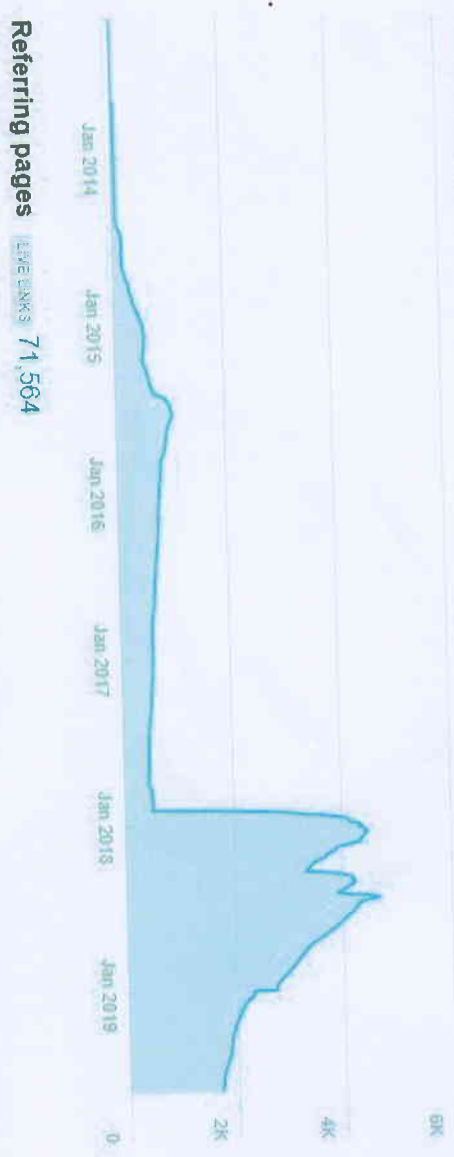

Referring domains

LIVE LINKS

All time | One year | Last 30 days

- Top pages
- Top subfolders **NEW**
- Top subdomains
- Competing domains
- Competing pages
- Content gap
- **Pages**
  - Best by links
  - Best by links' growth
  - Top content
- **Outgoing links**
- Linked domains
- Anchors
- Broken links
- **Paid search**
  - PPC keywords
  - Ads
  - Top landing pages

LIVE LINKS

Crawled pages

3,808

Referring domains

1,679

DoFollow	288	17%
Governmental	2	1%
Educational	28	2%
.gov	0	0%
.edu	4	1%
.com	887	53%
.net	118	7%
.org	92	5%

Referring pages

71,564

Referring IPs

1,612

Referring subnets

1,340

Backlinks	146,068	100%
DoFollow	7,754	5%
NoFollow	138,313	95%
Text	146,067	100%
Redirect	1	1%
Image	1,036	1%