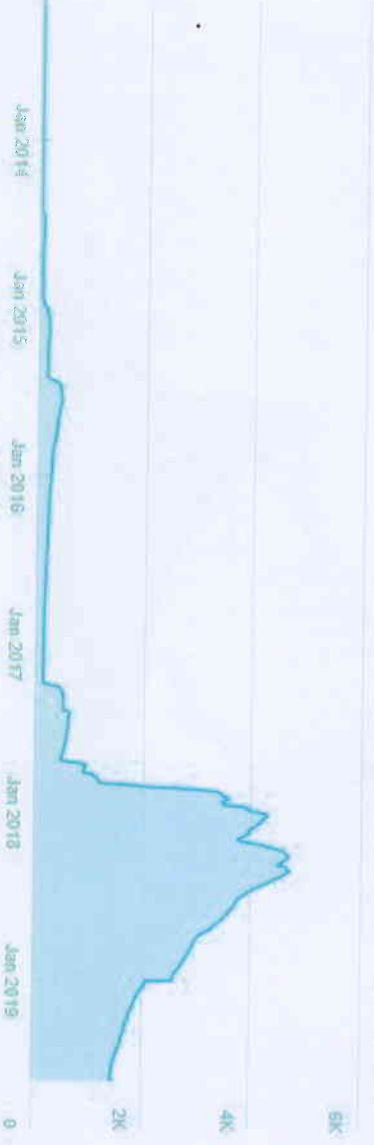

Referring domains

All time One year Last 30 days