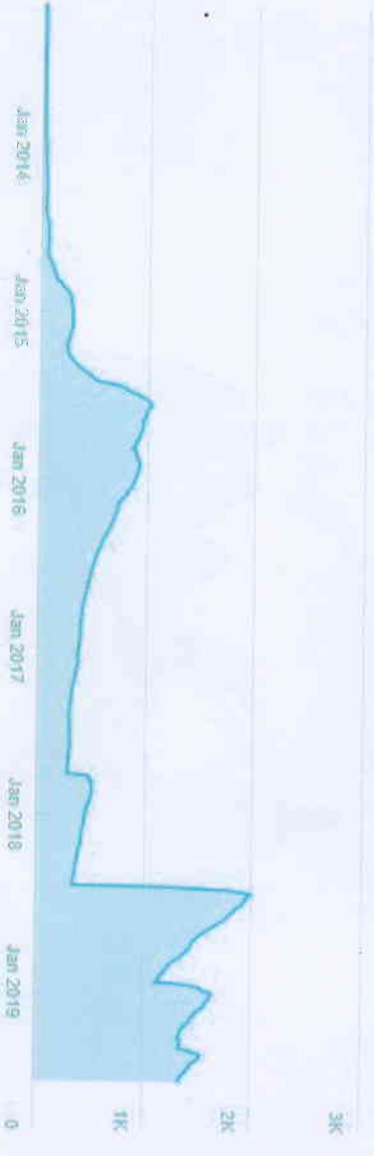

College of Science - University of Diyala

كلية العلوم جامعة ديالى
sciences.uodiyala.edu.iq

1. **Backlink profile**
2. Backlinks
   - New
   - Lost
   - Broken
   - Referring domains
   - New
   - Lost
   - Anchor
   - Referring IPs
   - Internal backlinks
   - Link intersect

1. **Organic search**
2. Organic keywords
   - New
   - Movements
   - Top pages
   - Top subfolders
   - Top subdomains
   - Competing domains
   - Content gap

1. **Pages**
2. Best by links
   - Best by links' growth
   - Top content
   - Outgoing links
   - Linked domains
   - Anchors
   - Broken links
   - Paid search
   - PPC keywords
   - Ads
   - Top landing pages
   - Export

Ahrefs Rank

1,175,092

UR 73 DR 43

Backlinks 587K

Referring domains 1.32K

Organic keywords 2.3K

PPC 0

Organic traffic 4.8K

Traffic value $34

PPC $0

Backlink profile

Organic search Paid search

Ahrefs Rank

Today 1,175,092 119,643

avg 7 days 1,214,682 135,363

avg 1 month 1,295,872 1386,717

avg 3 months 1,613,888 1303,656

Past 3 months

Referring domains

LIVE LINKS

All time One year Last 30 days

Crawled pages 2,000

Referring domains 1,324 100%

Dotfollow 289 22%

Governmental 3 1%

Educational 24 2%

.gov 0 0%

.edu 4 1%

.com 639 48%

.net 90 7%

.org 92 7%

Referring pages

Backlinks	586,585	100%
Dotfollow	534,964	91%
Nofollow	51,593	9%
Text	566,557	100%
Redirect	8	1%
Image	1,365	1%

Referring IPs

1,259

Referring subnets

1,065